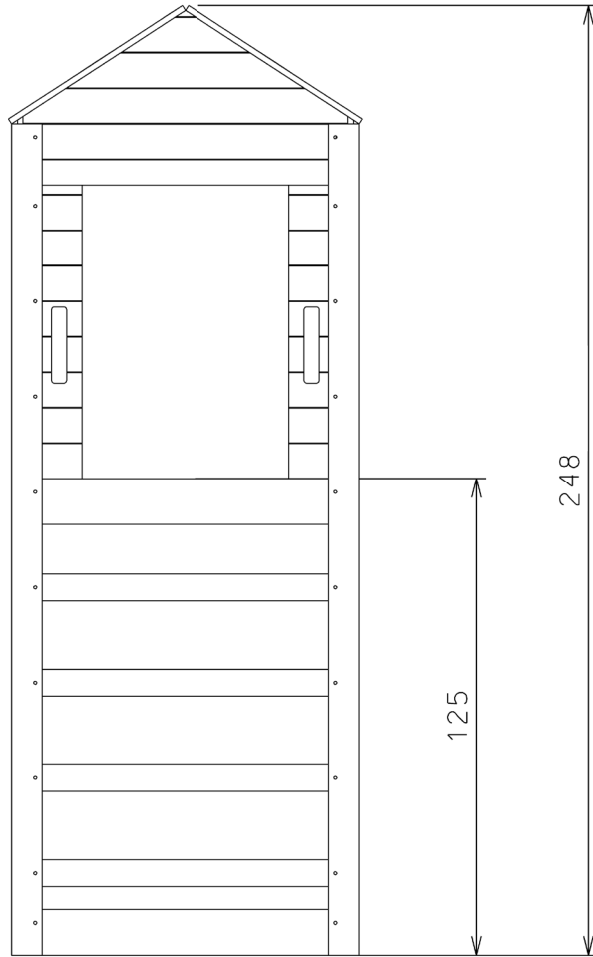

FOREST THEME

LETTO CASSETTA CODE B3

DIMENSIONS: CM 202X91 H248 MATERIAL: POPLAR PLYWOOD
18 MM FINISHING: TRANSPARENT /COLOURED WATER POLISHING

3 PACKAGES:

- 1) CM 55.5X188 H 10.5 CM
- 2) CM 36X88 H 25 CM
- 3) CM 219X17 H 22.5

FOREST THEME

LETTO CASSETTA ALBERO CODE B3

The structure is made of plywood with a joint system and equipped with bolts for fixing.
mattress indicated 80x180.

FOREST THEME

LETTO CASSETTA ALBERO CODE B3

This version of the tree house has two beds above and below.

FOREST THEME

LETTO CASETTA ALBERO CODE B3

The lower bed can be mounted at different heights. It can be mounted on the ground to be a Montessori bed to facilitate the autonomy of the child, or it can be mounted up to a height of 50 cm. up to a maximum height

FOREST THEME

LETTO CASSETTA ALBERO CODICE B3

The roof has ventilation holes and a door with front closure to rearrange the upper bed space