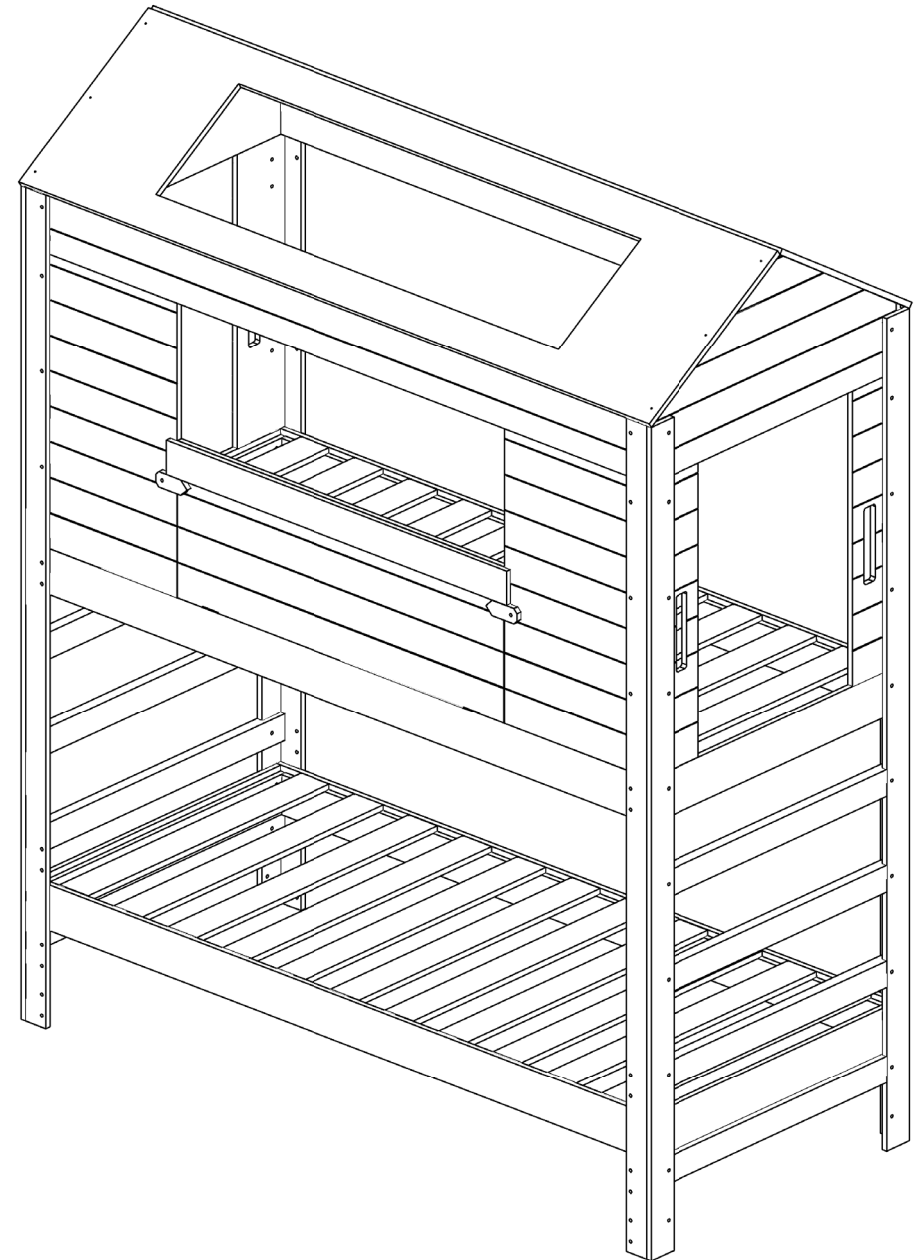

FOREST THEME

LETTO CASSETTA CODE B3

DIMENSIONS: CM 202X91 H248 MATERIAL: POPLAR PLYWOOD
18 MM FINISHING: TRANSPARENT /COLOURED WATER POLISHING

3 PACKAGES:

- 1) CM 55.5X188 H 10.5 CM
- 2) CM 36X88 H 25 CM
- 3) CM 219X17 H 22.5

FOREST THEME

LETTO CASSETTA ALBERO CODE B3

The structure is made of plywood with a joint system and equipped with bolts for fixing.
mattress indicated 80x180.

FOREST THEME

LETTO CASSETTA ALBERO CODE B3

This version of the tree house has two beds above and below.

FOREST THEME

LETTO CASETTA ALBERO CODE B3

The lower bed can be mounted at different heights. It can be mounted on the ground to be a Montessori bed to facilitate the autonomy of the child, or it can be mounted up to a height of 50 cm. up to a maximum height

FOREST THEME

LETTO CASSETTA ALBERO CODICE B3

The roof has ventilation holes and a door with front closure to rearrange the upper bed space