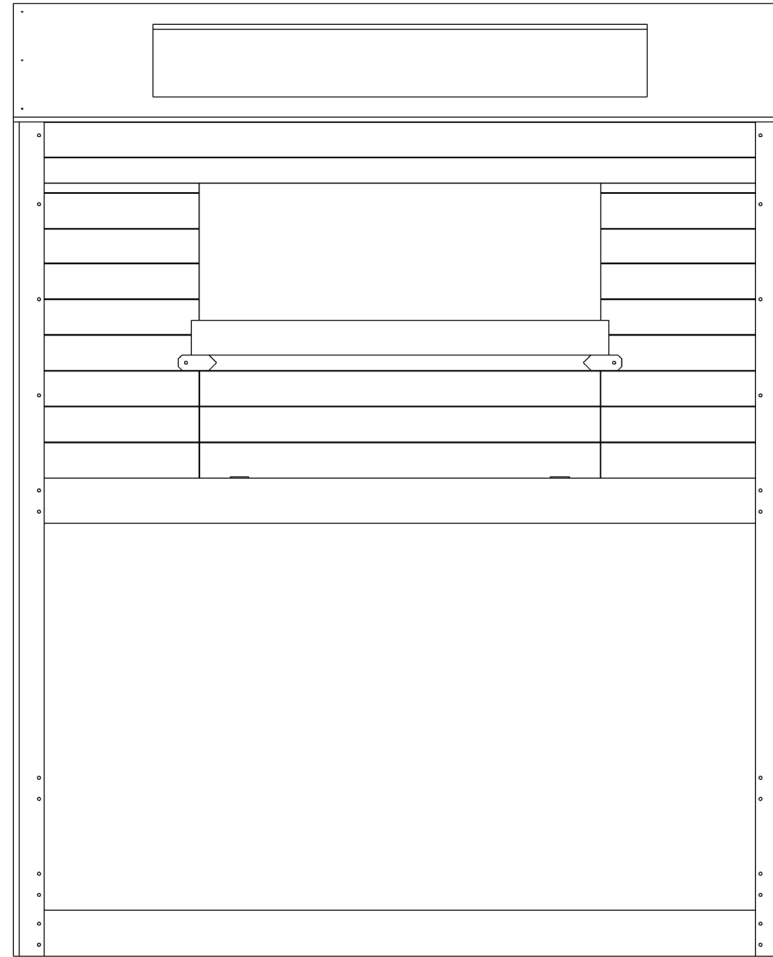

FOREST THEME

LETTO CASSETTA CODE B3

DIMENSIONS: CM 202X91 H248 MATERIAL: POPLAR PLYWOOD
18 MM FINISHING: TRANSPARENT /COLOURED WATER POLISHING

3 PACKAGES:

- 1) CM 55.5X188 H 10.5 CM
- 2) CM 36X88 H 25 CM
- 3) CM 219X17 H 22.5

FOREST THEME

LETTO CASSETTA ALBERO CODE B3

The structure is made of plywood with a joint system and equipped with bolts for fixing.
mattress indicated 80x180.

FOREST THEME

LETTO CASSETTA ALBERO CODE B3

This version of the tree house has two beds above and below.

FOREST THEME

LETTO CASETTA ALBERO CODE B3

The lower bed can be mounted at different heights. It can be mounted on the ground to be a Montessori bed to facilitate the autonomy of the child, or it can be mounted up to a height of 50 cm. up to a maximum height

FOREST THEME

LETTO CASSETTA ALBERO CODICE B3

The roof has ventilation holes and a door with front closure to rearrange the upper bed space