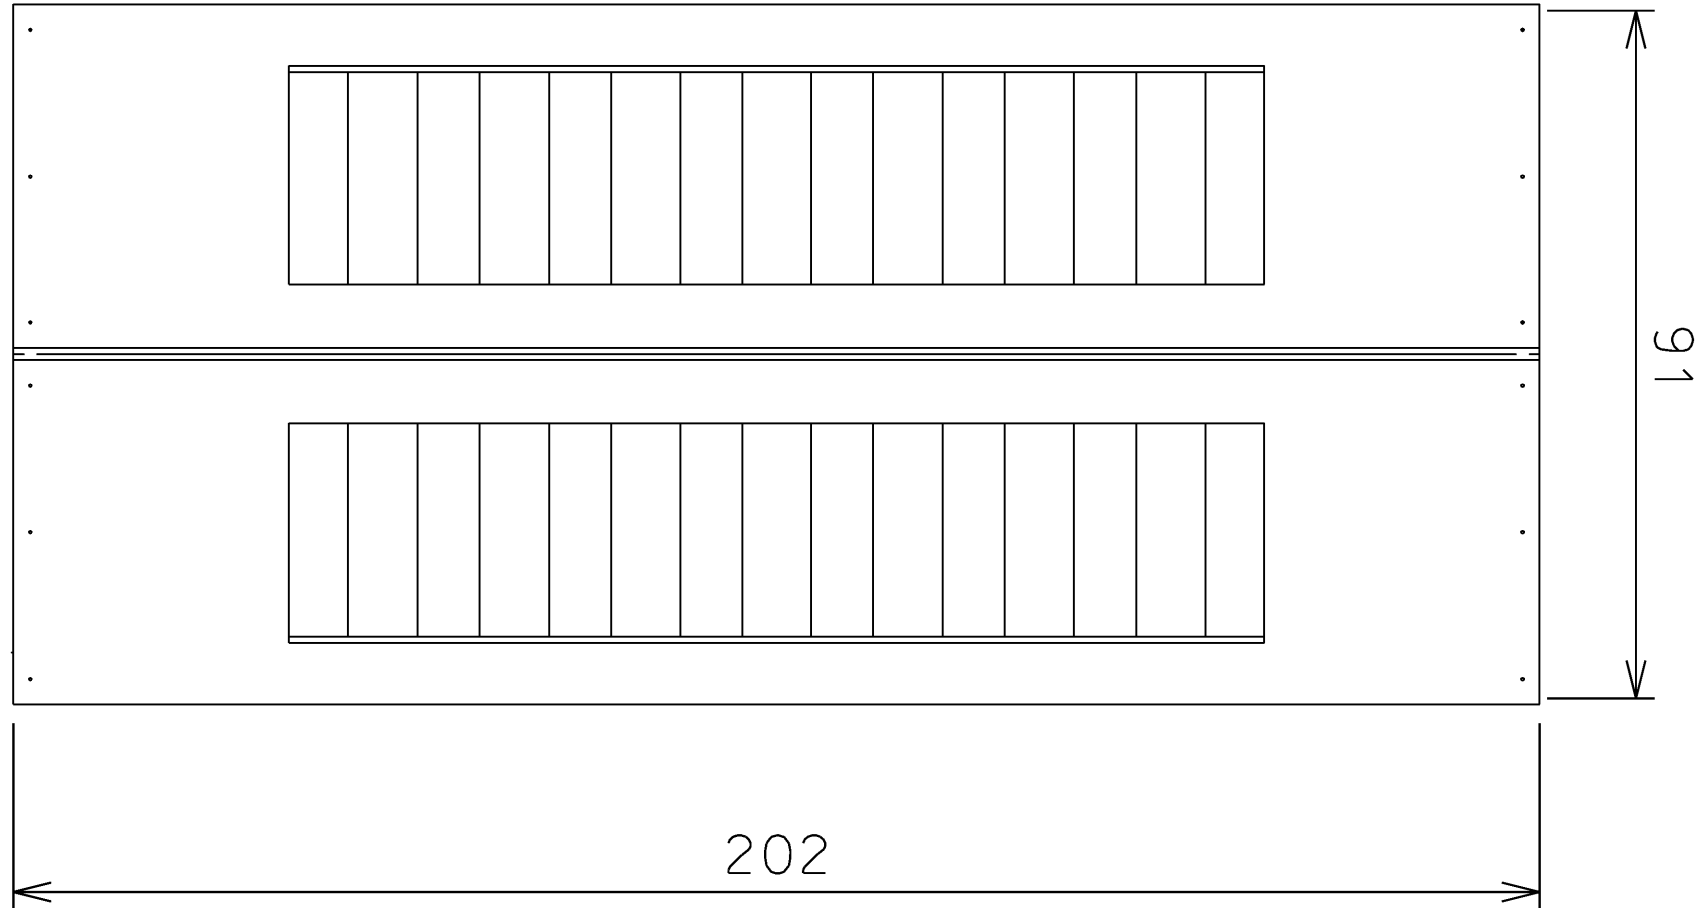

FOREST THEME

LETTO CASSETTA CODE B3

DIMENSIONS: CM 202X91 H248 MATERIAL: POPLAR PLYWOOD
18 MM FINISHING: TRANSPARENT /COLOURED WATER POLISHING

3 PACKAGES:

- 1) CM 55.5X188 H 10.5 CM
- 2) CM 36X88 H 25 CM
- 3) CM 219X17 H 22.5

FOREST THEME

LETTO CASSETTA ALBERO CODE B3

The structure is made of plywood with a joint system and equipped with bolts for fixing.
mattress indicated 80x180.

FOREST THEME

LETTO CASSETTA ALBERO CODE B3

This version of the tree house has two beds above and below.

FOREST THEME

LETTO CASETTA ALBERO CODE B3

The lower bed can be mounted at different heights. It can be mounted on the ground to be a Montessori bed to facilitate the autonomy of the child, or it can be mounted up to a height of 50 cm. up to a maximum height

FOREST THEME

LETTO CASSETTA ALBERO CODICE B3

The roof has ventilation holes and a door with front closure to rearrange the upper bed space