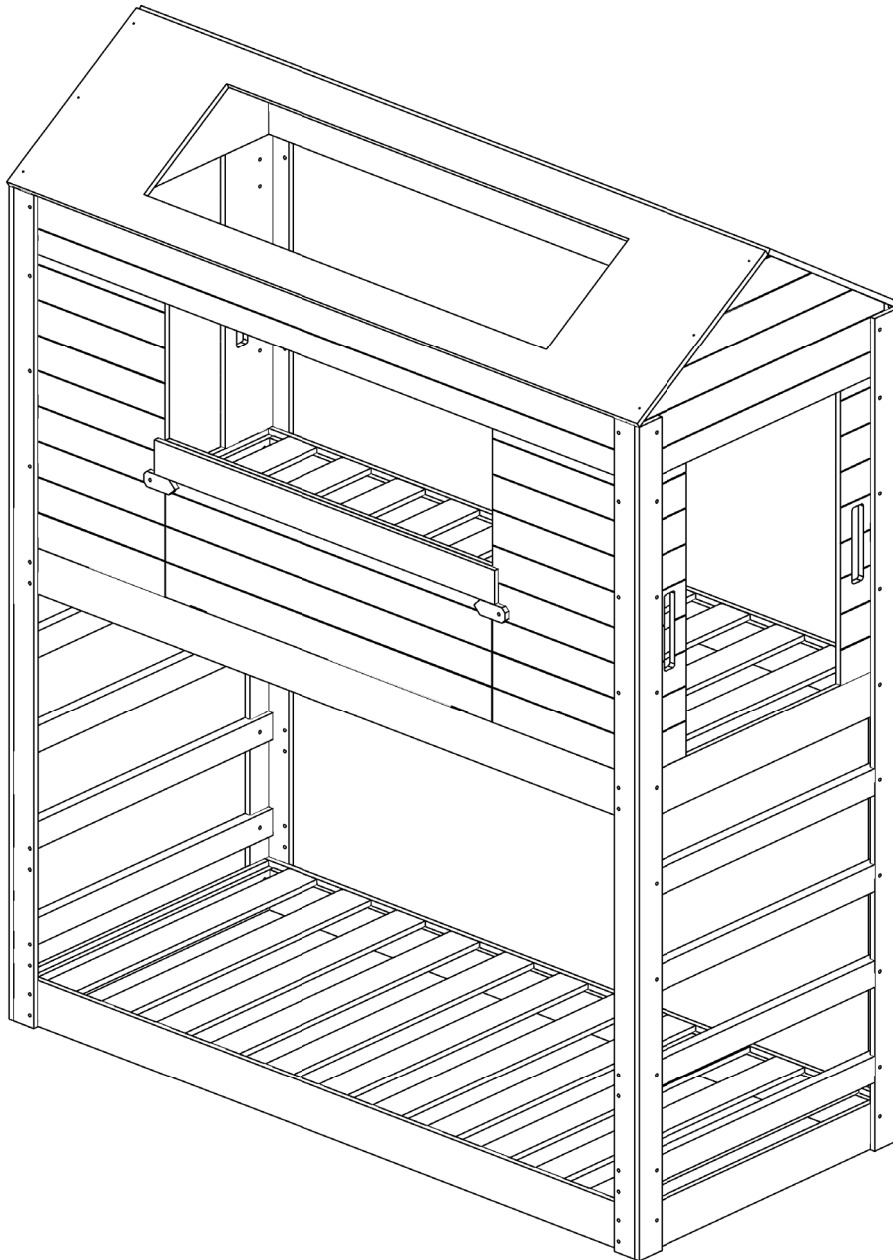

FOREST THEME

LETTO CASSETTA CODE B3

DIMENSIONS: CM 202X91 H248 MATERIAL: POPLAR PLYWOOD
18 MM FINISHING: TRANSPARENT /COLOURED WATER POLISHING

3 PACKAGES:

- 1) CM 55.5X188 H 10.5 CM
- 2) CM 36X88 H 25 CM
- 3) CM 219X17 H 22.5

FOREST THEME

LETTO CASSETTA ALBERO CODE B3

The structure is made of plywood with a joint system and equipped with bolts for fixing.
mattress indicated 80x180.

FOREST THEME

LETTO CASSETTA ALBERO CODE B3

This version of the tree house has two beds above and below.

FOREST THEME

LETTO CASETTA ALBERO CODE B3

The lower bed can be mounted at different heights. It can be mounted on the ground to be a Montessori bed to facilitate the autonomy of the child, or it can be mounted up to a height of 50 cm. up to a maximum height

FOREST THEME

LETTO CASSETTA ALBERO CODICE B3

The roof has ventilation holes and a door with front closure to rearrange the upper bed space