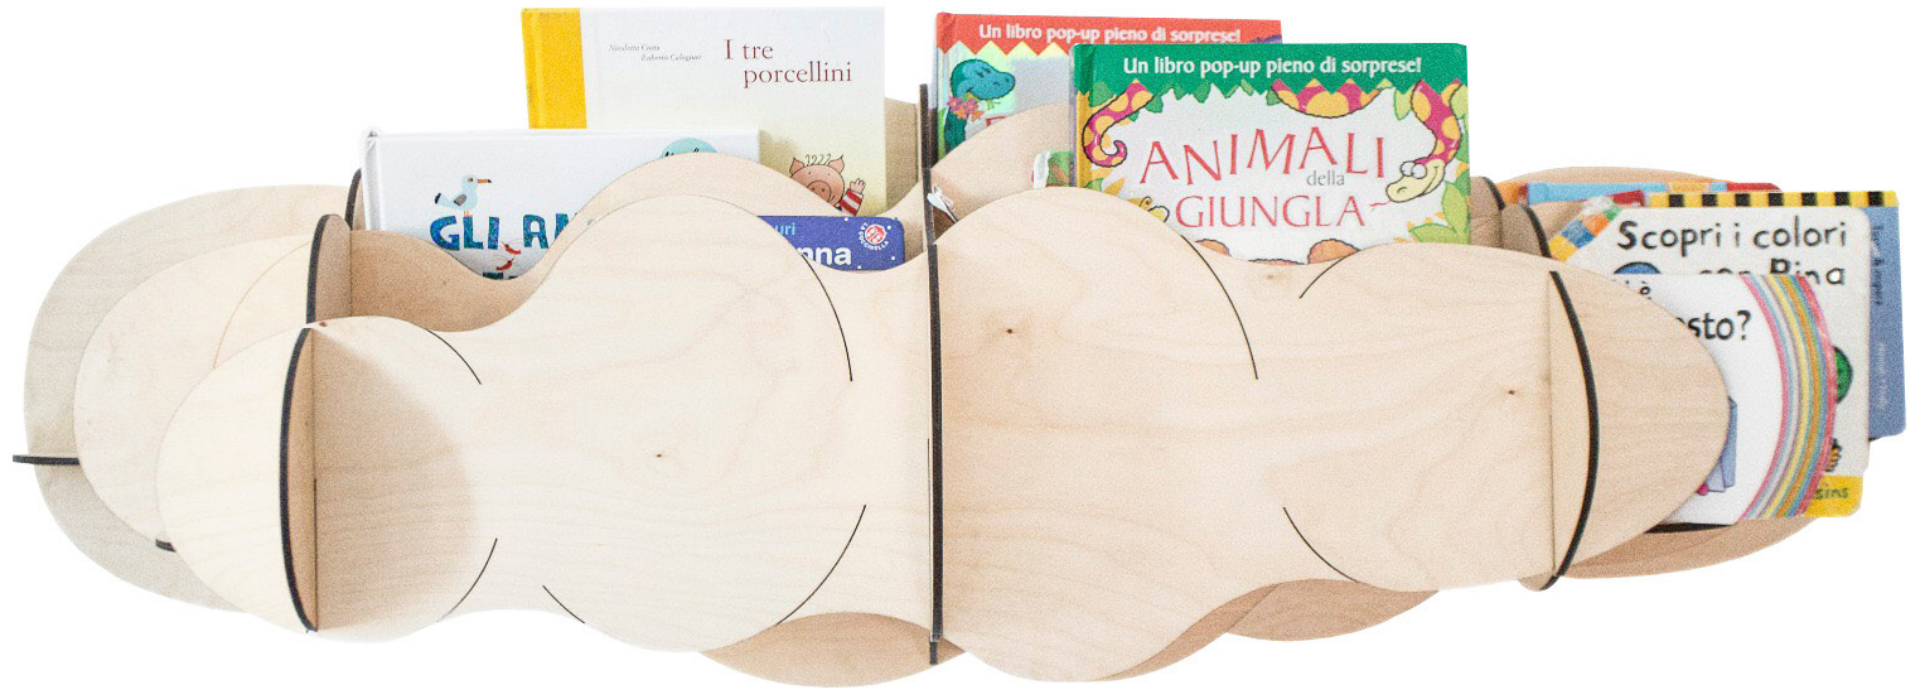

# TRIP THEME

**LIBRERIA NUVOLO CODE V4**

DIMENSIONS: CM 130X35X30 MATERIAL: PLYWOOD 9 MM

FINISHING: TRANSPARENT

**1 PACKAGE:**

1) CM 135X40 H 35 CM

# TRIP THEME

**LIBRERIA NUVOLA CODE V4**

It also allows you to display books frontally to give children the opportunity to choose their story to read.

# TRIP THEME

**LIBRERIA NUVOLA CODE V4**  
It can be assembled with a simple joint system.