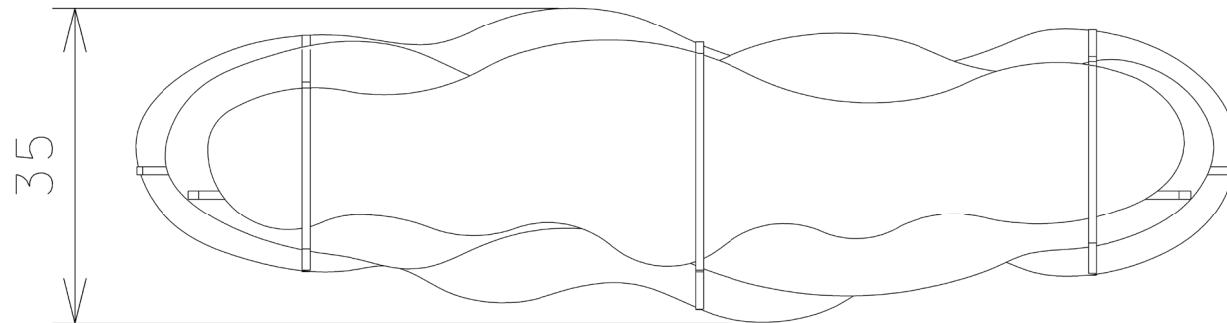

TRIP THEME

LIBRERIA NUVOLA CODE V4

It also allows you to display books frontally to give children the opportunity to choose their story to read.