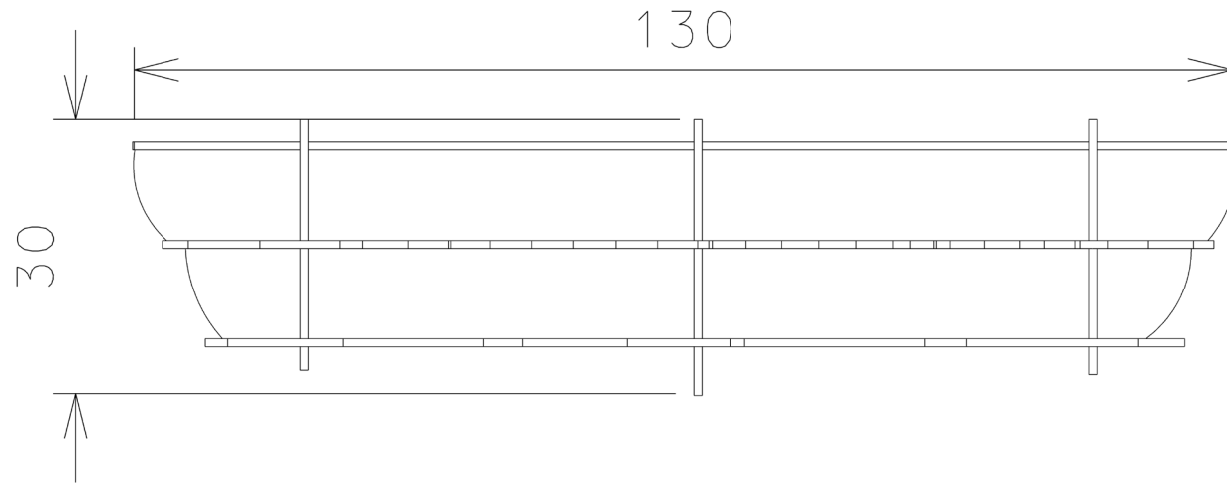

TRIP THEME

LIBRERIA NUVOLA CODE V4

It also allows you to display books frontally to give children the opportunity to choose their story to read.