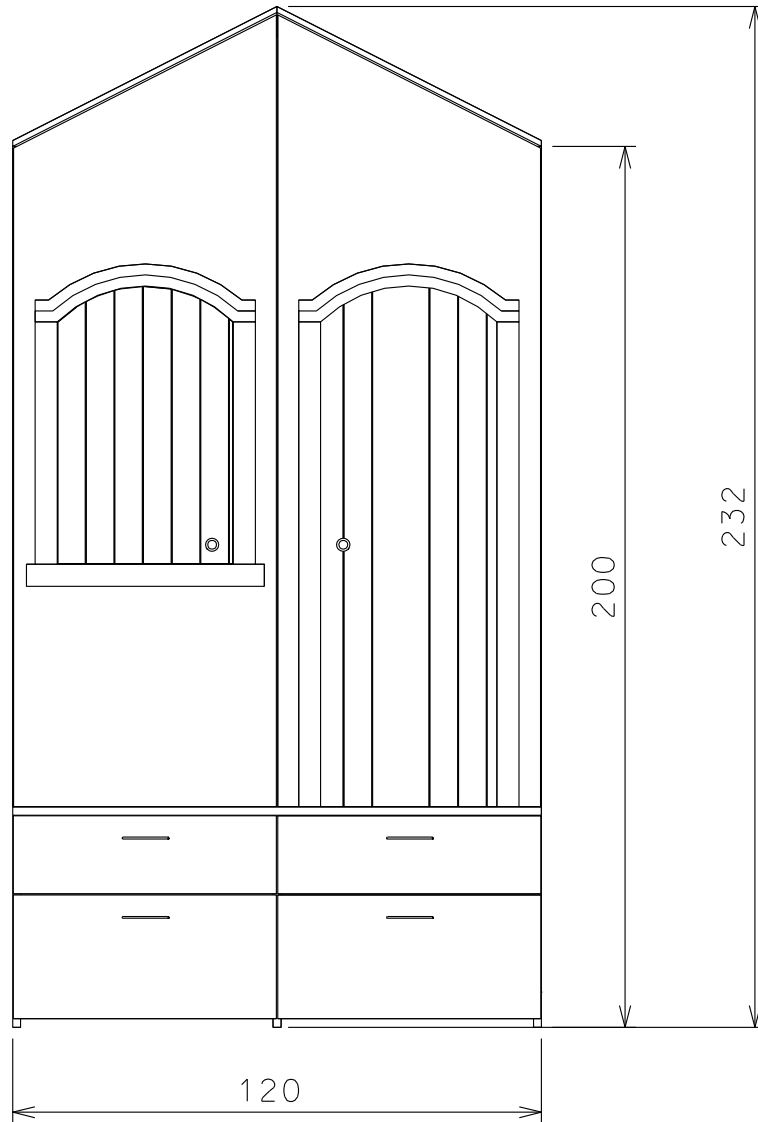

SEA THEME

ARMADIO MARE 120 CODE M5

DIMENSIONS: CM 120X50 H 232

MATERIAL: PLYWOOD 18 MM

FINISHING: TRANSPARENT AND COLOURED WATER POLISHING

3 PACKAGES:

1) CM 121X71 H 13.5 CM

2) CM 151X61 H 14.5 CM

3) CM 179.5X61 H 15 CM

SEA THEME

ARMADIO MARE CODE M5

This wardrobe with drawer and chest of drawers on wheels, shelves and hangers is inspired by the houses of tropical marinas.

L'anta dell'armadio ha una finestra gioco apribile per scrutare all'orizzonte le barche che arrivano in porto!