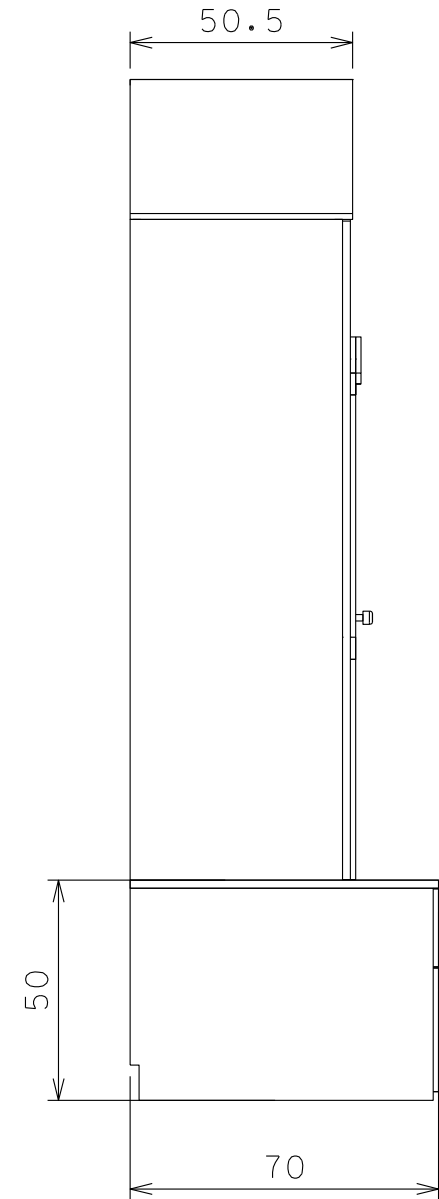

SEA THEME

ARMADIO MARE 120 CODE M5

DIMENSIONS: CM 120X50 H 232

MATERIAL: PLYWOOD 18 MM

FINISHING: TRANSPARENT AND COLOURED WATER POLISHING

3 PACKAGES:

1) CM 121X71 H 13.5 CM

2) CM 151X61 H 14.5 CM

3) CM 179.5X61 H 15 CM

SEA THEME

ARMADIO MARE CODE M5

This wardrobe with drawer and chest of drawers on wheels, shelves and hangers is inspired by the houses of tropical marinas.

L'anta dell'armadio ha una finestra gioco apribile per scrutare all'orizzonte le barche che arrivano in porto!