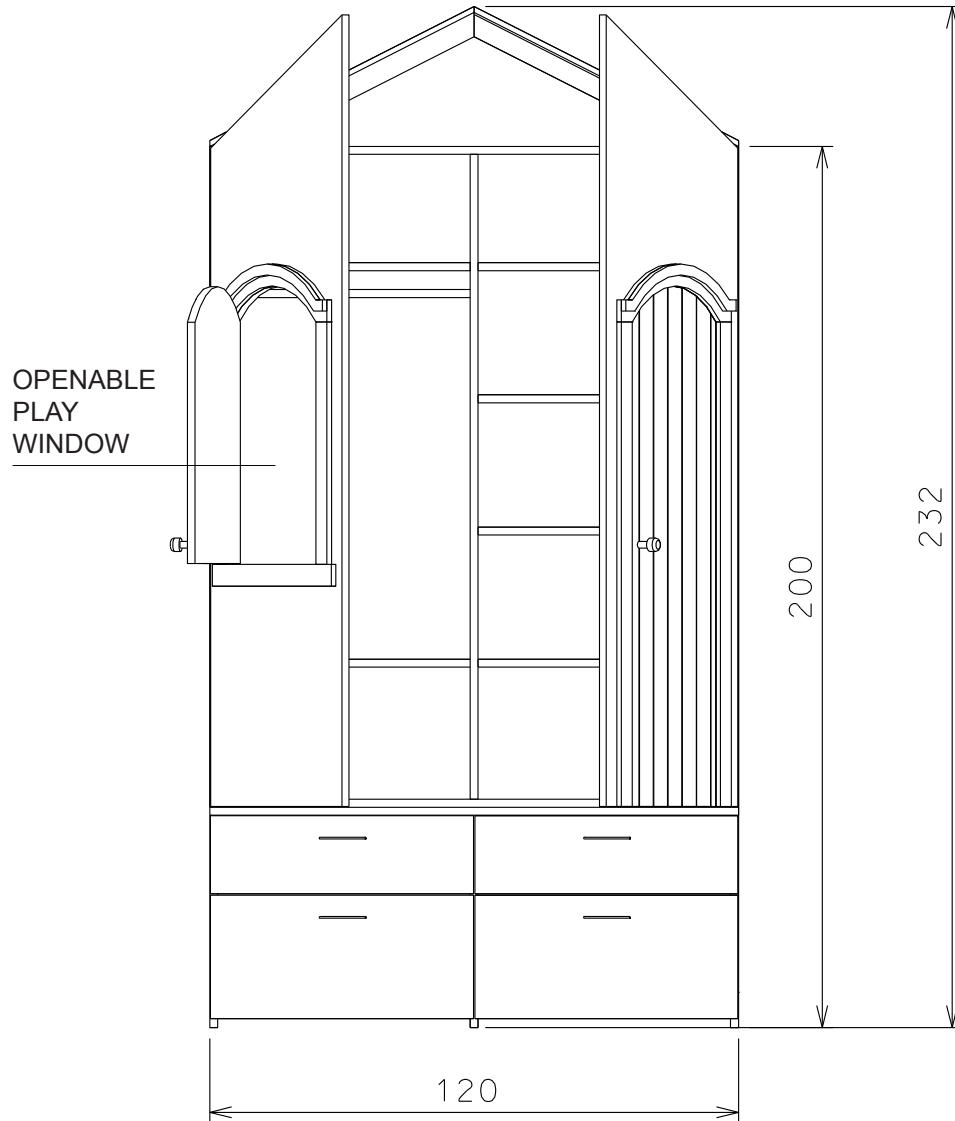

SEA THEME

ARMADIO MARE 120 CODE M5

DIMENSIONS: CM 120X50 H 232

MATERIAL: PLYWOOD 18 MM

FINISHING: TRANSPARENT AND COLOURED WATER POLISHING

3 PACKAGES:

1) CM 121X71 H 13.5 CM

2) CM 151X61 H 14.5 CM

3) CM 179.5X61 H 15 CM

SEA THEME

ARMADIO MARE CODE M5

This wardrobe with drawer and chest of drawers on wheels, shelves and hangers is inspired by the houses of tropical marinas.

L'anta dell'armadio ha una finestra gioco apribile per scrutare all'orizzonte le barche che arrivano in porto!