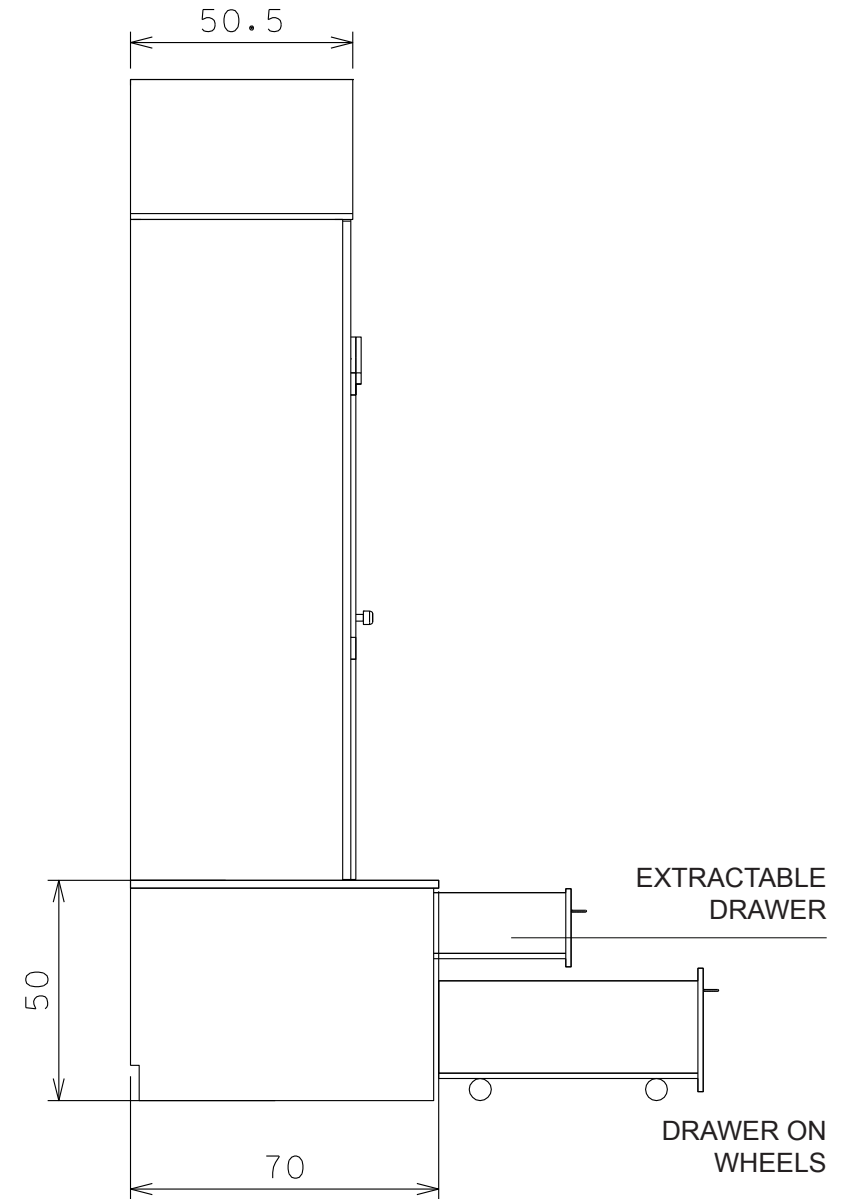

SEA THEME

ARMADIO MARE 120 CODE M5

DIMENSIONS: CM 120X50 H 232

MATERIAL: PLYWOOD 18 MM

FINISHING: TRANSPARENT AND COLOURED WATER POLISHING

3 PACKAGES:

1) CM 121X71 H 13.5 CM

2) CM 151X61 H 14.5 CM

3) CM 179.5X61 H 15 CM

SEA THEME

ARMADIO MARE CODE M5

This wardrobe with drawer and chest of drawers on wheels, shelves and hangers is inspired by the houses of tropical marinas.

L'anta dell'armadio ha una finestra gioco apribile per scrutare all'orizzonte le barche che arrivano in porto!