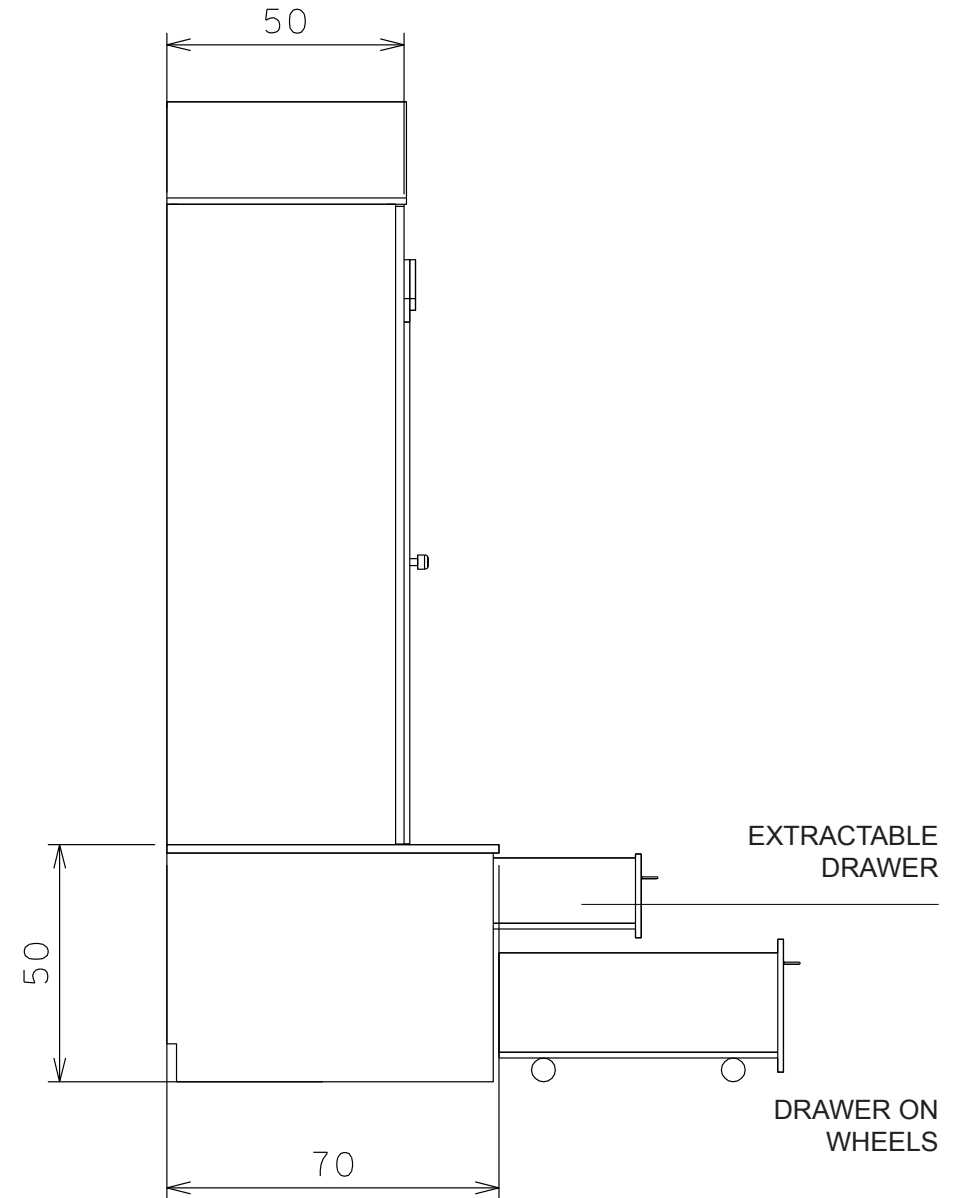

SEA THEME

ARMADIO MARE CODE M4

This wardrobe with drawer and chest of drawers on wheels, shelves and hangers is inspired by the houses of the tropical marinas.