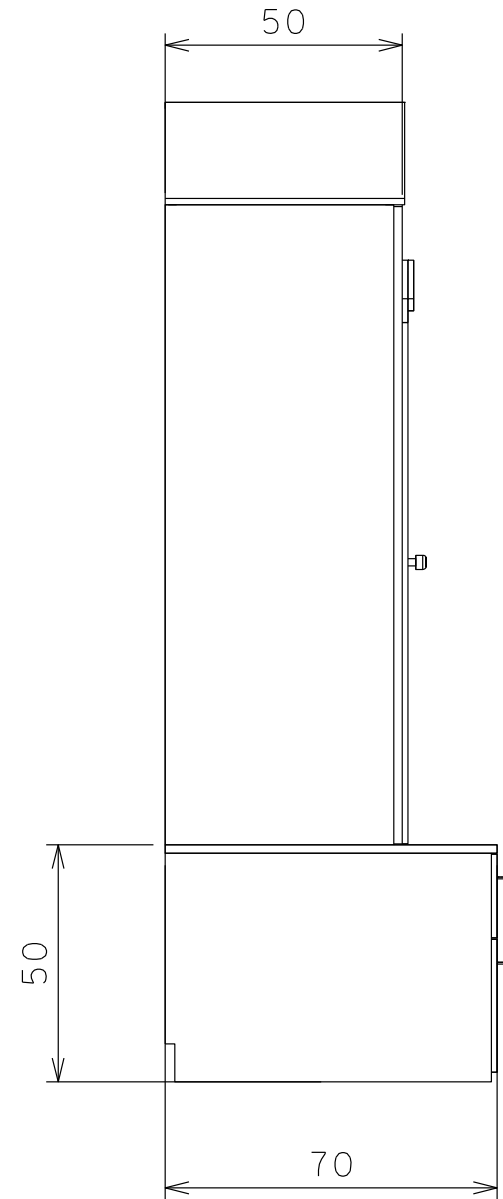

SEA THEME

ARMADIO MARE CODE M4

This wardrobe with drawer and chest of drawers on wheels, shelves and hangers is inspired by the houses of the tropical marinas.