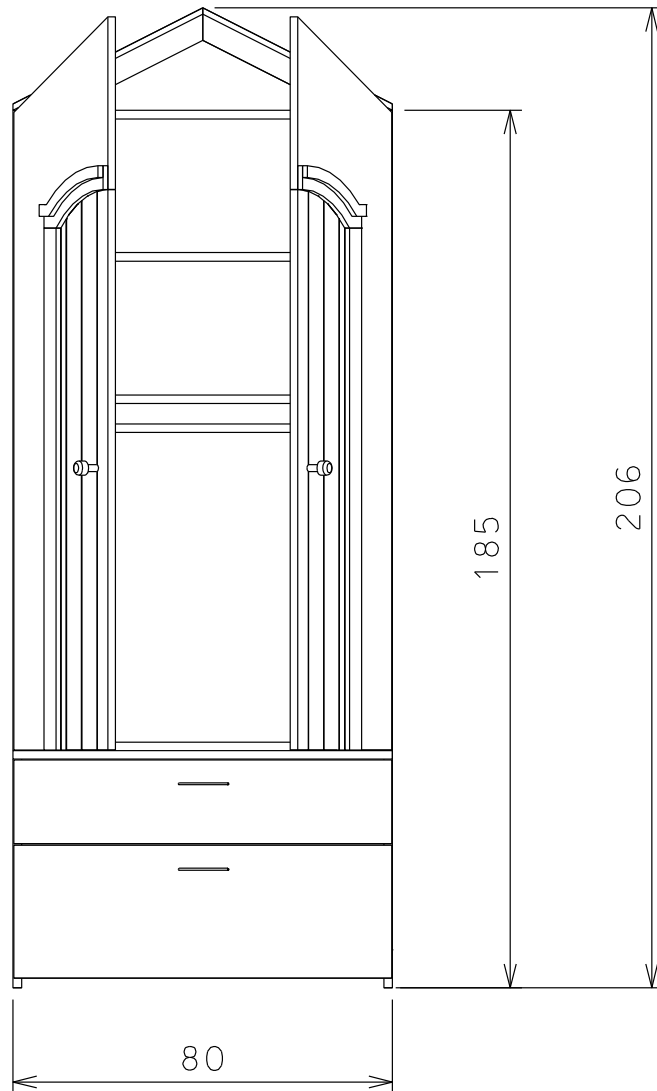

SEA THEME

ARMADIO MARE CODE M4

This wardrobe with drawer and chest of drawers on wheels, shelves and hangers is inspired by the houses of the tropical marinas.