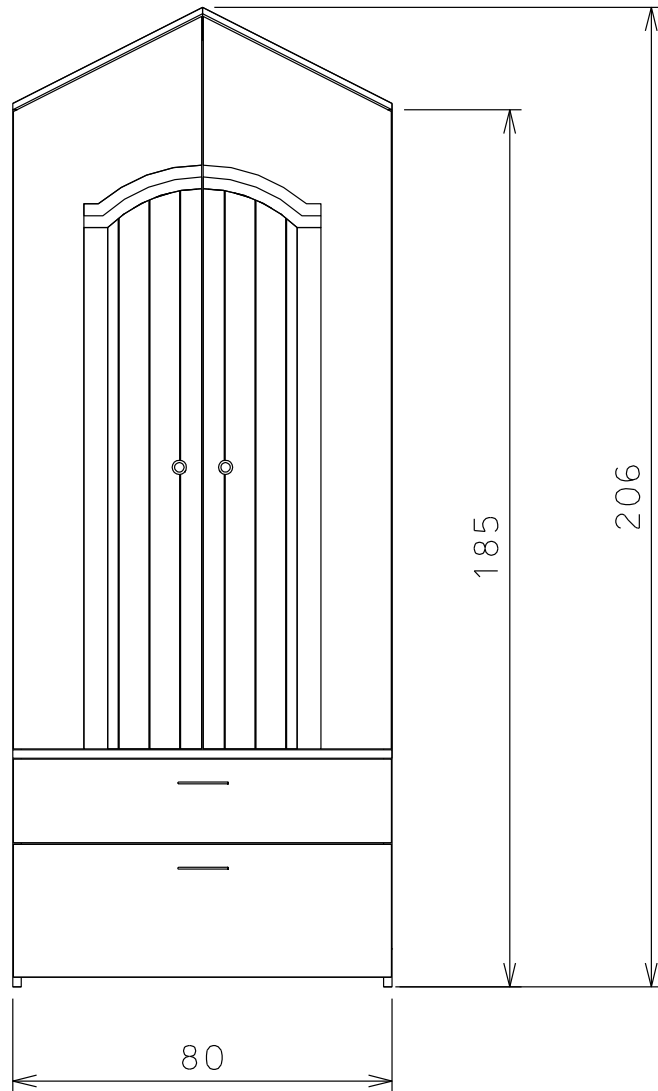

SEA THEME

ARMADIO MARE CODE M4

This wardrobe with drawer and chest of drawers on wheels, shelves and hangers is inspired by the houses of the tropical marinas.