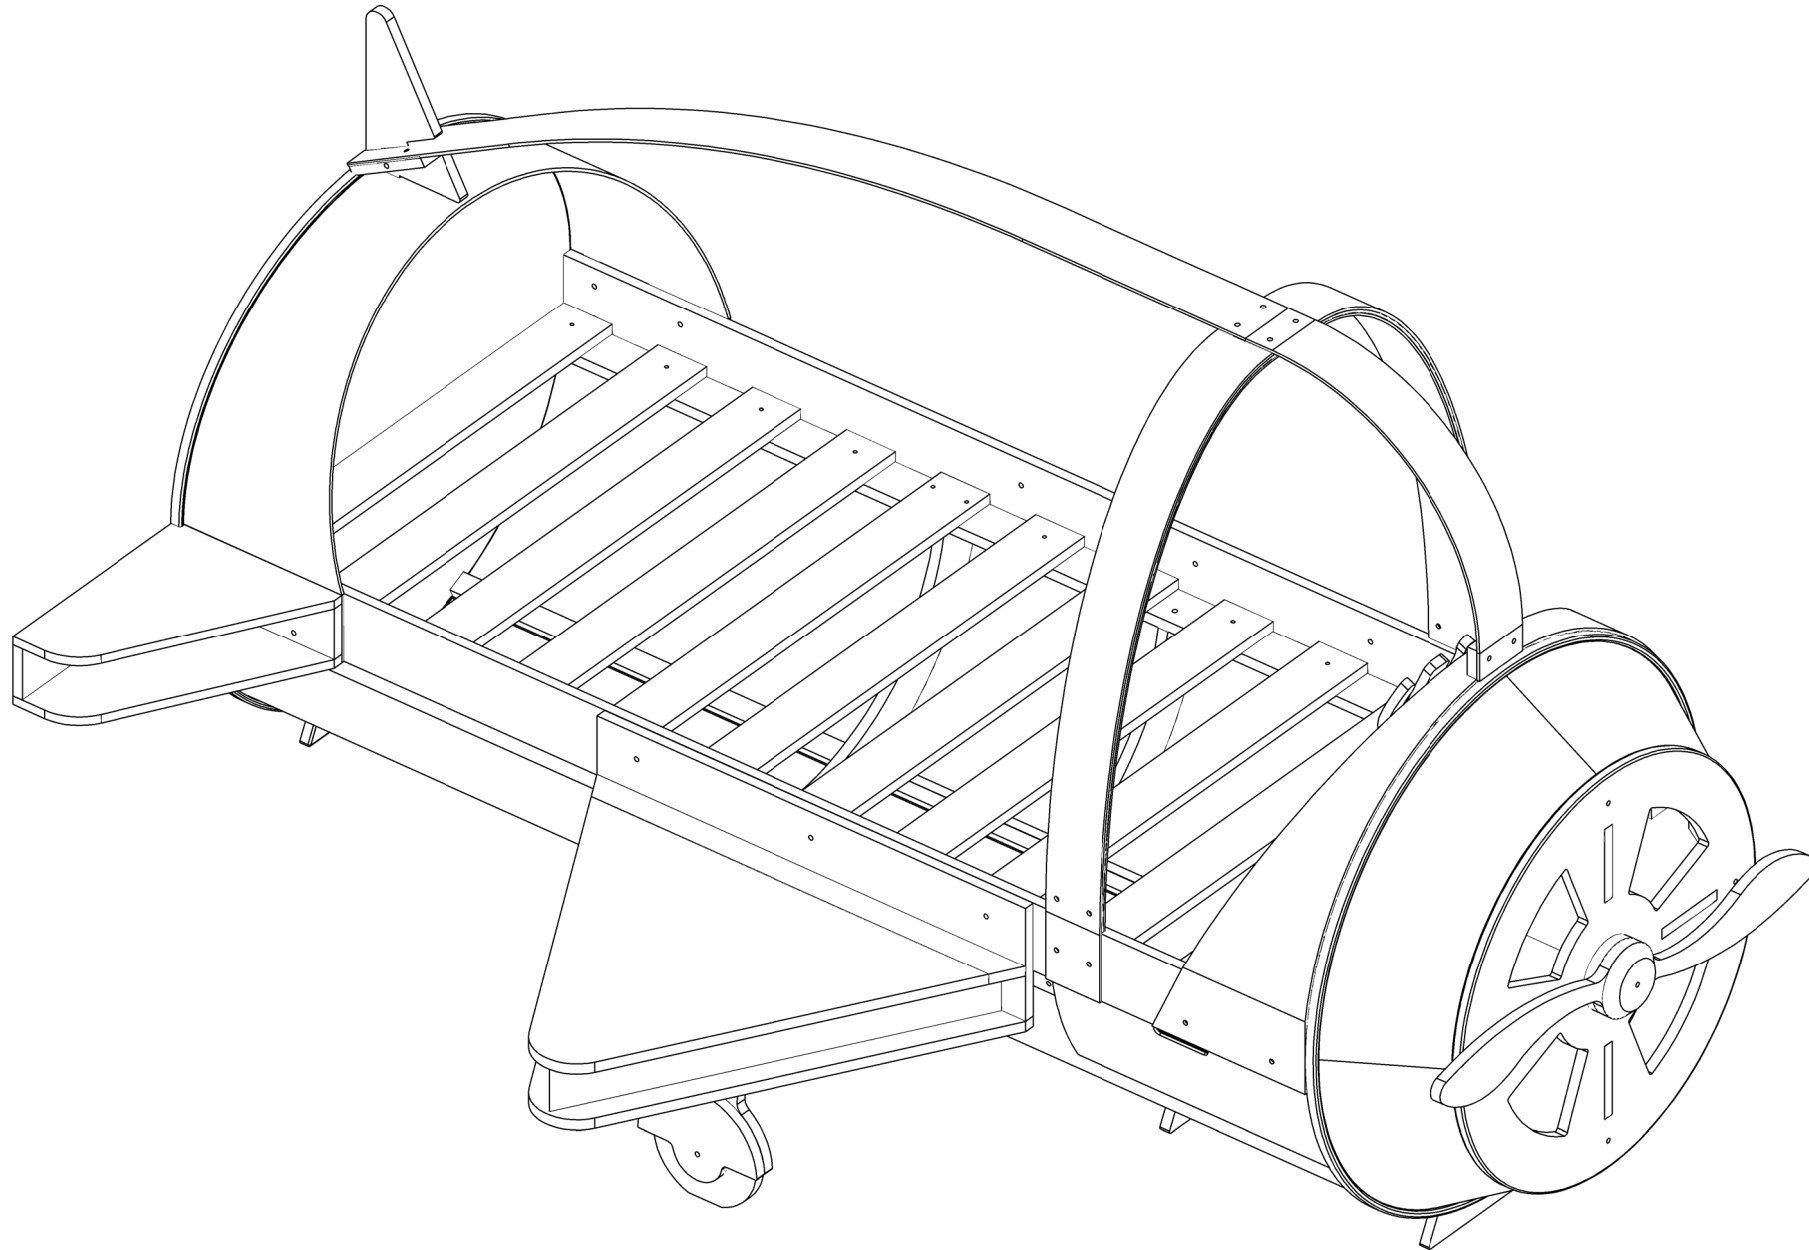

TRIP THEME

LETTO AEREO 1 ALA CODE V1

DIMENSIONS: CM 235X154 H142 MATERIAL: PLYWOOD 18 MM
FINISHING: TRANSPARENT

3 PACKAGES:

- 1) cm 210x46x18
- 2) cm 103X94x 21
- 3) cm 83X65x30

TRIP THEME

LETTO AEREO 1 ALA CODE V1

The wing acts as a desk, or can be used as a seat for parents who want to tell the bedtime story and is also a practical container.

TRIP THEME

LETTO AEREO 1 ALA CODE V1
The bed has two practical container drawers.

TRIP THEME

LETTO AEREO 1 ALA CODE V1

The experience of assembling something magical and unique together will make your child's bedroom even more special.

TRIP THEME

LETTO AEREO 1 ALA CODE V1

The experience of assembling something magical and unique together will make your child's bedroom even more special.