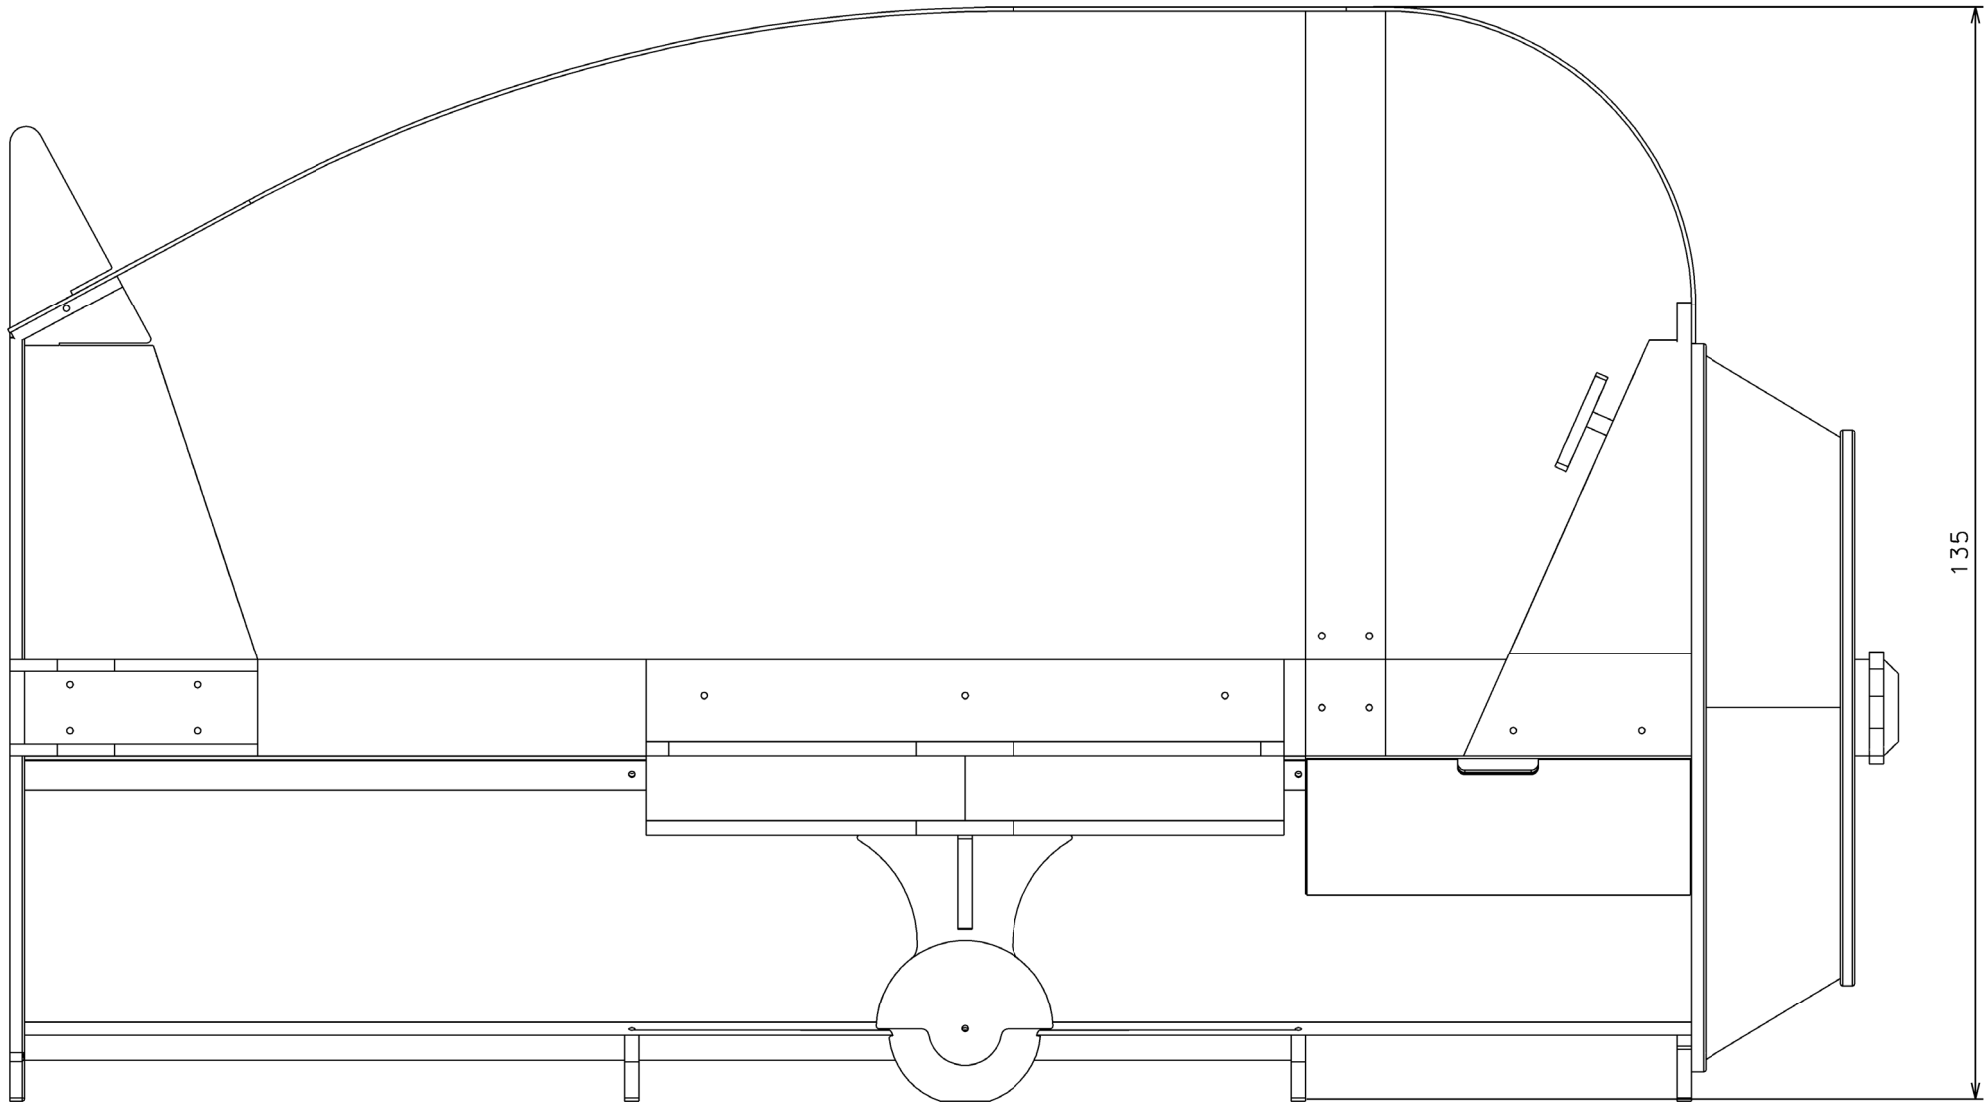

TRIP THEME

LETTO AEREO 1 ALA CODE V1

DIMENSIONS: CM 235X154 H142 MATERIAL: PLYWOOD 18 MM
FINISHING: TRANSPARENT

3 PACKAGES:

- 1) cm 210x46x18
- 2) cm 103X94x 21
- 3) cm 83X65x30

TRIP THEME

LETTO AEREO 1 ALA CODE V1

The wing acts as a desk, or can be used as a seat for parents who want to tell the bedtime story and is also a practical container.

TRIP THEME

LETTO AEREO 1 ALA CODE V1
The bed has two practical container drawers.