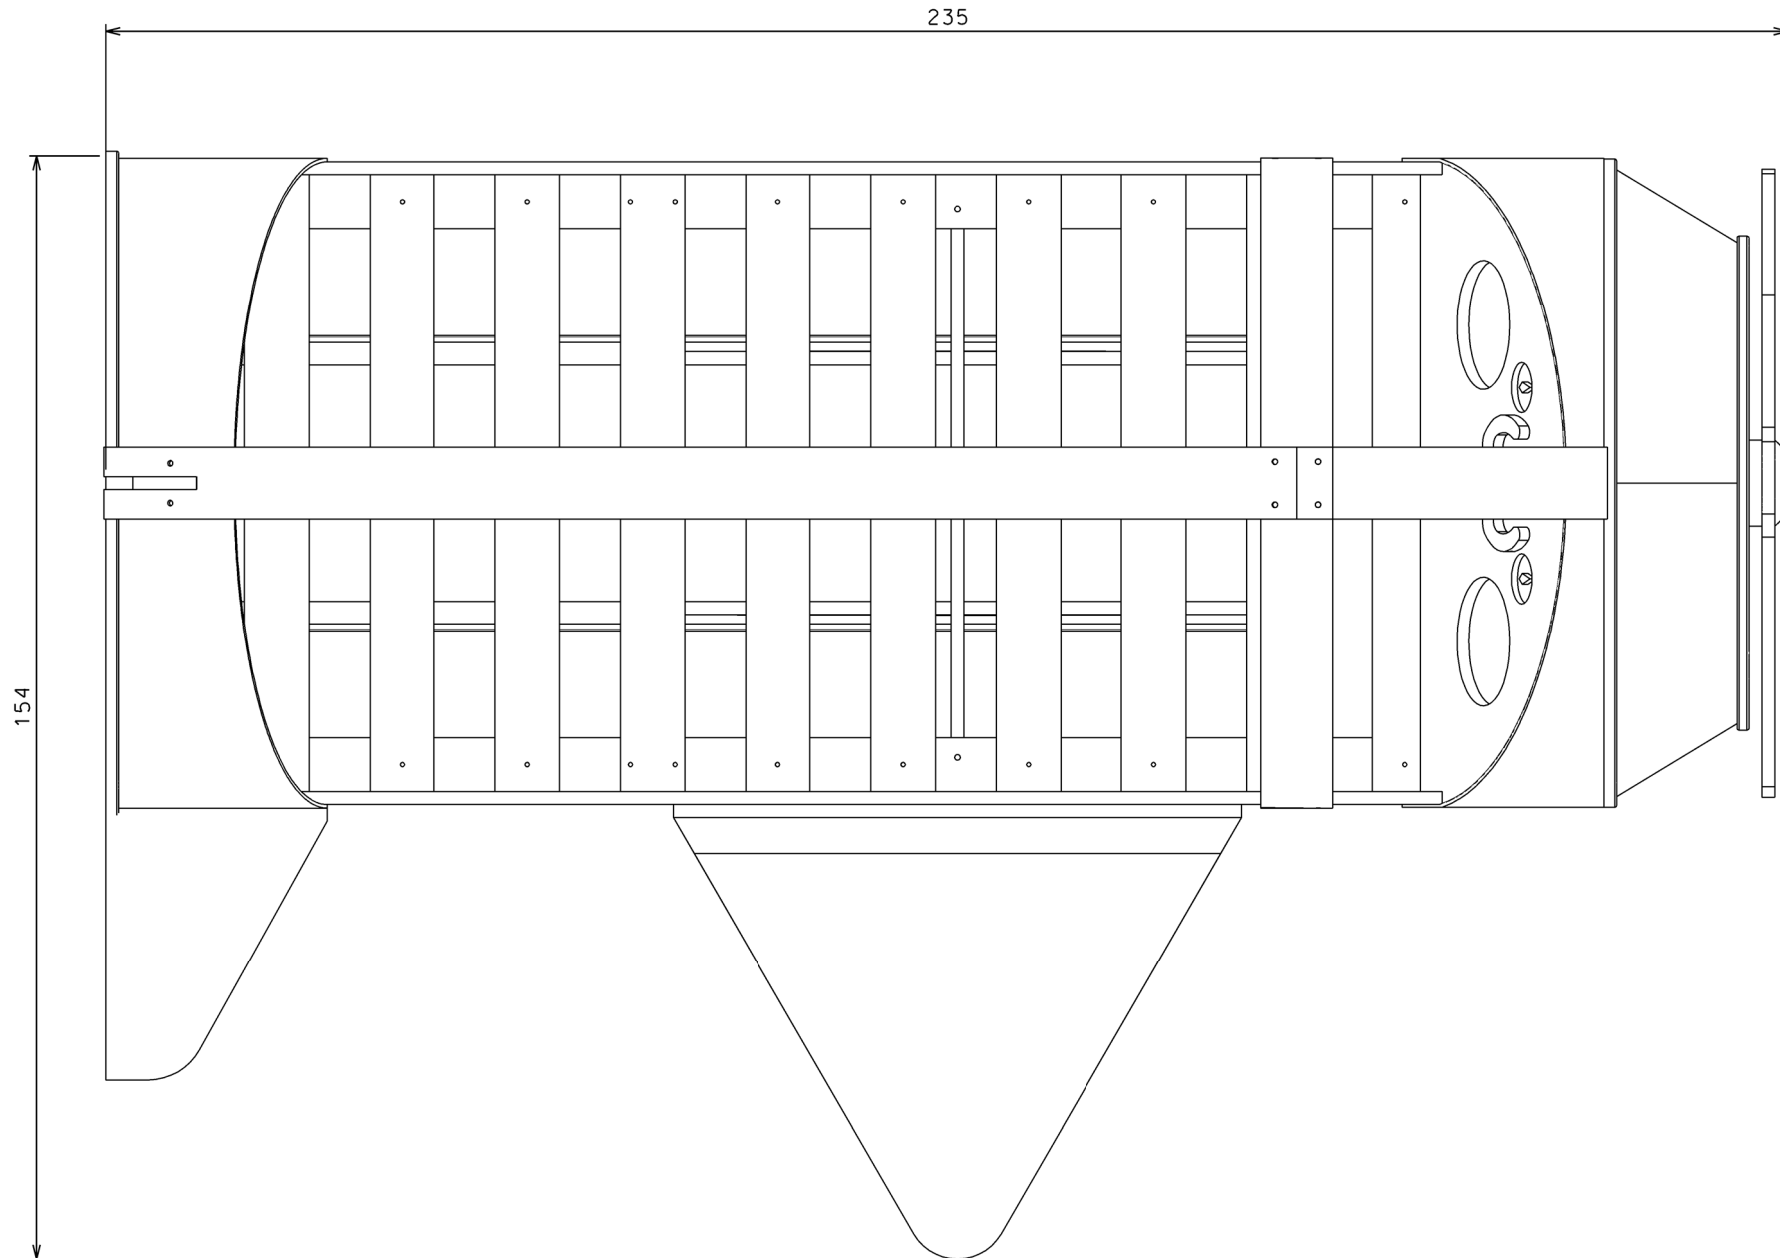

TRIP THEME

LETTO AEREO 1 ALA CODE V1

DIMENSIONS: CM 235X154 H142 MATERIAL: PLYWOOD 18 MM
FINISHING: TRANSPARENT

3 PACKAGES:

- 1) cm 210x46x18
- 2) cm 103X94x 21
- 3) cm 83X65x30

TRIP THEME

LETTO AEREO 1 ALA CODE V1

The wing acts as a desk, or can be used as a seat for parents who want to tell the bedtime story and is also a practical container.

TRIP THEME

LETTO AEREO 1 ALA CODE V1
The bed has two practical container drawers.